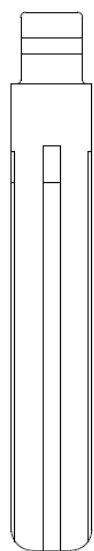

HYUNDAI

VERNA (NEW)
T7307

(Brass Blade)

i 10 (OLD)
T7310

(Brass Blade)

For

**VERNA
(OLD) &
i10
KD/XHORSE)
PROFILE
BLADE)**

TOYOTA

LEXUS
T7308

(Brass Blade)

TATA

NEXON
T7309

(Brass Blade)

For

**LEXUS
KD/XHORSE)
PROFILE
BLADE)**

For

**NEXON
KD/XHORSE)
PROFILE BLADE**